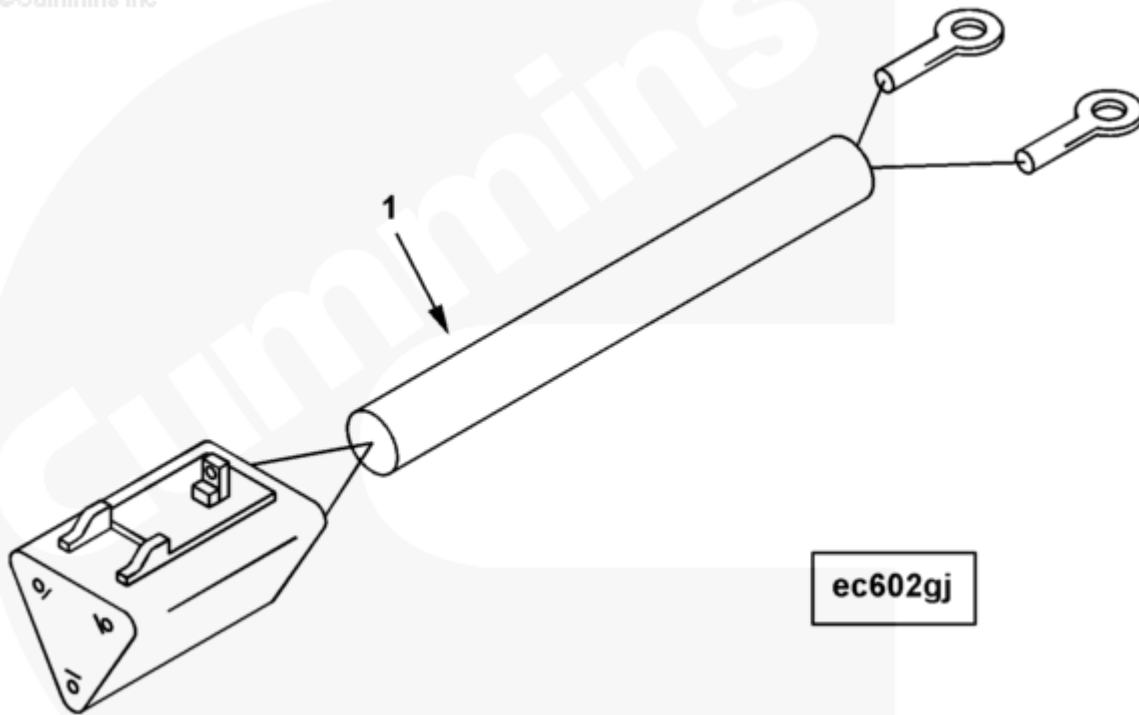

Parts Catalog - Option Detail

Electronic Parts Catalog - Option Detail				
Option	Group	Graphic	Film Card	Date
EC8742	15.08	ec602gj	K38	31-MAR-97
Engines	GTA38, K38, KTA38GC CM558, QSK38 CM2150 K106, QSK38 CM2150 MCRS, QSK38 CM850 MCRS			

©Cummins Inc

[SMALL](#) | [MEDIUM](#) | [LARGE](#)

Cart	Ref No	Part Number	Part Description	Required	Remarks
View My Cart					
		EC8742	Wiring Harness		Wiring harness extension used...(More)
					with two terminal fuel shut
					off valves.
<input type="checkbox"/>	1	3393516	Wiring Harness	1	